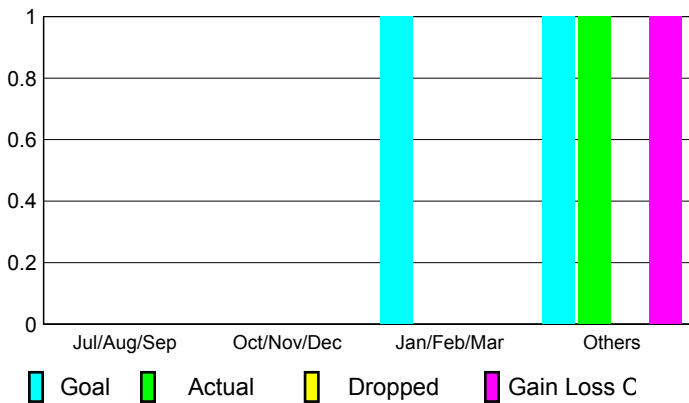

2008-2009 GMT Quarterly Report for District (or Undistricted) **District 410 A**

GMT: **Robert B Fowler**

Location: **Multiple**

GMT CA: **6**

CLUBS

Club Results 2008-2009

Clubs 2007-2008

Month	New Club Goal	Actual New Clubs	Actual Dropped Clubs	Gain/Loss of Clubs	Gain/Loss of Clubs
Jul/Aug/Sep	0	0	0	0	0
Oct/Nov/Dec	0	0	0	0	0
Jan/Feb/Mar	1	0	0	0	0
Apr/May/June	1	1	0	1	1
Totals	2	1	0	1	1

Club Results 2008-2009

Goal, New, Dropped, Gain/Loss

MEMBERSHIP

Membership Results 2008-2009

Membership 2007-2008

Month	Net Memb Goal	Actual New Memb	Actual Dropped Memb	Gain/Loss of Memb	Gain/Loss of Memb
Jul/Aug/Sep	10	39	-67	-28	17
Oct/Nov/Dec	15	43	-29	14	1
Jan/Feb/Mar	20	50	-33	17	-5
Apr/May/June	15	67	-77	-10	12
Totals	60	199	-206	-7	25