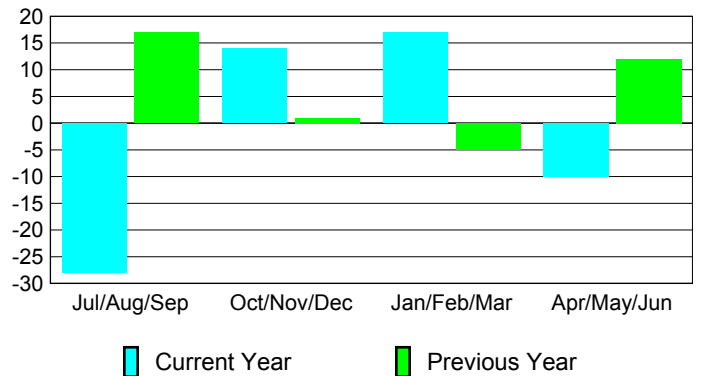

Club Results 2008-2009

Goal, New, Dropped, Gain/Loss

MEMBERSHIP

Membership Results 2008-2009

Membership 2007-2008

Month	Net Memb Goal	Actual New Memb	Actual Dropped Memb	Gain/Loss of Memb	Gain/Loss of Memb
Jul/Aug/Sep	10	39	-67	-28	17
Oct/Nov/Dec	15	43	-29	14	1
Jan/Feb/Mar	20	50	-33	17	-5
Apr/May/June	15	67	-77	-10	12
Totals	60	199	-206	-7	25

Membership Results 2008-2009

Goal, New, Dropped, Gain/Loss

Comparison of Club Gain/Loss

Current Year Compared to the Previous Year

Comparison of Membership Gain/Loss

Current Year Compared to the Previous Year

YTD Status Quo Clubs 2008-2009

Status Quo Clubs Compared to Status Quo Members

Gender Comparison 2008-2009

Jul/Aug/Sep

Oct/Nov/Dec

Jan/Feb/Mar

Apr/May/June

Male