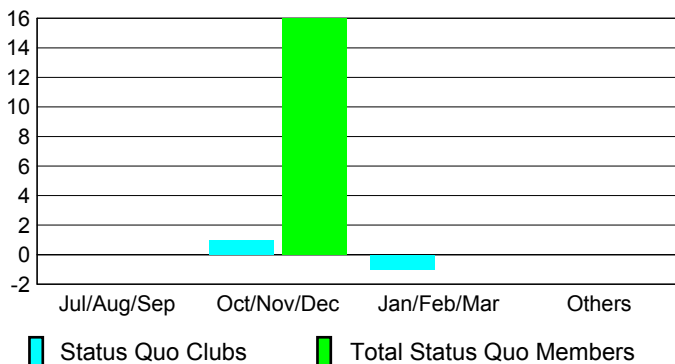

Club Results 2008-2009

Goal, New, Dropped, Gain/Loss

MEMBERSHIP

Membership Results 2008-2009

Membership 2007-2008

Month	Net Memb Goal	Actual New Memb	Actual Dropped Memb	Gain/Loss of Memb	Gain/Loss of Memb
Jul/Aug/Sep	10	39	-67	-28	17
Oct/Nov/Dec	15	43	-29	14	1
Jan/Feb/Mar	20	50	-33	17	-5
Apr/May/June	15	67	-77	-10	12
Totals	60	199	-206	-7	25

Membership Results 2008-2009

Goal, New, Dropped, Gain/Loss

Comparison of Club Gain/Loss

Current Year Compared to the Previous Year

Comparison of Membership Gain/Loss

Current Year Compared to the Previous Year

YTD Status Quo Clubs 2008-2009

Status Quo Clubs Compared to Status Quo Members

Gender Comparison 2008-2009

Jul/Aug/Sep

Oct/Nov/Dec

Jan/Feb/Mar

Apr/May/June

Male