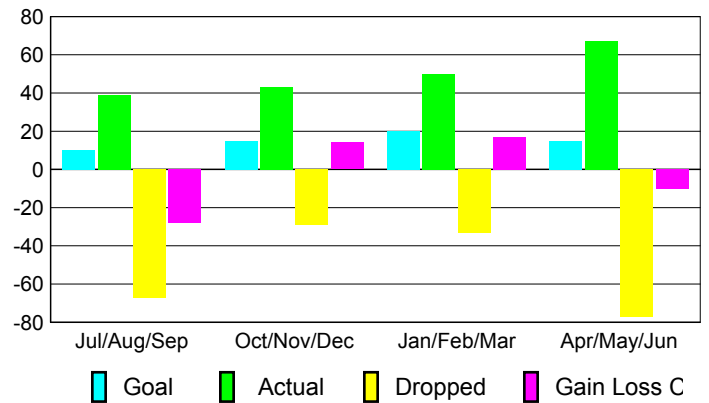

2008-2009 GMT Quarterly Report for District (or Undistricted) **District 410 A**

GMT: **Robert B Fowler**

Location: **Multiple**

GMT CA: **6**

CLUBS

Club Results 2008-2009

Clubs 2007-2008

Month	New Club Goal	Actual New Clubs	Actual Dropped Clubs	Gain/Loss of Clubs	Gain/Loss of Clubs
Jul/Aug/Sep	0	0	0	0	0
Oct/Nov/Dec	0	0	0	0	0
Jan/Feb/Mar	1	0	0	0	0
Apr/May/June	1	1	0	1	1
Totals	2	1	0	1	1

Club Results 2008-2009

Goal, New, Dropped, Gain/Loss

MEMBERSHIP

Membership Results 2008-2009

Membership 2007-2008

Month	Net Memb Goal	Actual New Memb	Actual Dropped Memb	Gain/Loss of Memb	Gain/Loss of Memb
Jul/Aug/Sep	10	39	-67	-28	17
Oct/Nov/Dec	15	43	-29	14	1
Jan/Feb/Mar	20	50	-33	17	-5
Apr/May/June	15	67	-77	-10	12
Totals	60	199	-206	-7	25

Membership Results 2008-2009

Goal, New, Dropped, Gain/Loss

Comparison of Club Gain/Loss

Current Year Compared to the Previous Year

Comparison of Membership Gain/Loss

Current Year Compared to the Previous Year

YTD Status Quo Clubs 2008-2009

Status Quo Clubs Compared to Status Quo Members

Gender Comparison 2008-2009

Jul/Aug/Sep

Oct/Nov/Dec

Jan/Feb/Mar

Apr/May/June

Male